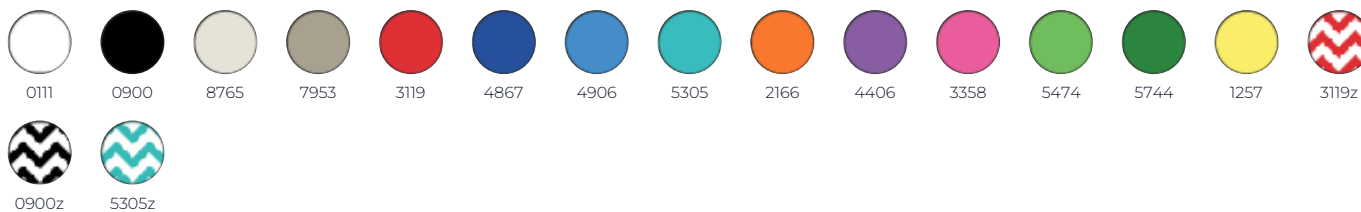

Family datasheet

Simple

Product description

ARLI Simple luminaires excel in their precise design and fabric quality. The offer includes 2 color versions of the luminaire body (black, white), which complements the 16 color versions of the textile cable, thus meeting all your expectations in adapting the luminaires to your ideas. The length of the lamp is 1.2 m.

Dimensions

Available housing colors

RAL 9005

RAL 9003

Available cable colors

Product codes

The technical specifications of the luminaire are determined through the combination of these attributes, which result in a unique product code.

Order code example: Simple-1,2m-BL-

Attribute	Value	Code
Model	Simple	Simple-
Size	1,2m	1,2m
	3,0m	3,0m
Housing Color	Black	BL
	White	WH
Cable Color	White	0111
	Black	0900
	Gray	8765
	Brown	7953
	Red	3119
	Blue	4867
	Light blue	4906
	Cyan	5305
	Orange	2166
	Purple	4406
	Pink	3358
	Green	5474
	Dark green	5744
	Yellow	1257
	Red/white	3119z
Black/white	0900z	
Cyan/white	5305z	