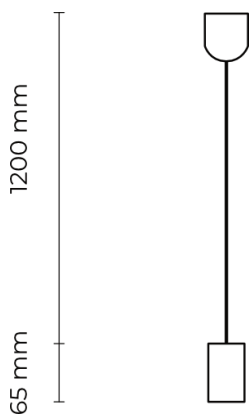

Family datasheet

Simple

Product description

ARLI Simple luminaires excel in their precise design and fabric quality. The offer includes 2 color versions of the luminaire body (black, white), which complements the 16 color versions of the textile cable, thus meeting all your expectations in adapting the luminaires to your ideas. The length of the lamp is 1.2 m.

E27 220-240 V
50-60 Hz **IP20** 

Technical description

Mains voltage	220 - 240V AC, 50/60Hz	Housing material	Plastic
Connection method	Plug-in terminal	Ambient temperature	0 to +25°C
IP rating	20	Warranty	3 years
Socket	E27 (max. 15W)		
Light source	Light bulb		

Dimensions

Available housing colors

RAL 9005

RAL 9003

Available cable colors

Product codes

The technical specifications of the luminaire are determined through the combination of these attributes, which result in a unique product code.

Order code example: Simple-1,2m-BL-

Attribute	Value	Code
Model	Simple	Simple-
Size	1,2m	1,2m
	3,0m	3,0m
Housing Color	Black	BL
	White	WH
Cable Color	White	0111
	Black	0900
	Gray	8765
	Brown	7953
	Red	3119
	Blue	4867
	Light blue	4906
	Cyan	5305
	Orange	2166
	Purple	4406
	Pink	3358
	Green	5474
	Dark green	5744
	Yellow	1257
	Red/white	3119z
Black/white	0900z	
Cyan/white	5305z	