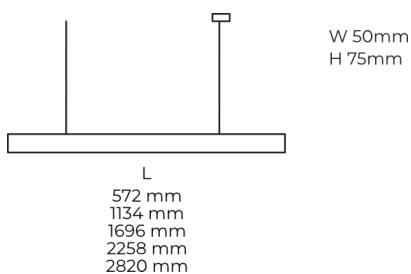

### Product description

LINE Suspended is a pendant linear LED luminaire with high-quality LED source with 50,000 hours lifetime and PMMA diffuser. Available in 5 sizes (572-2820mm), color temperatures 3000K/4000K with CRI 80+/90+. Direct and indirect lighting options with DALI control available. Wide range of cable colors. Ideal for offices and commercial spaces. 5-year warranty.

### Dimensions