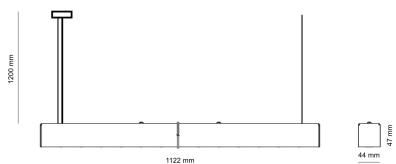

Dimensions