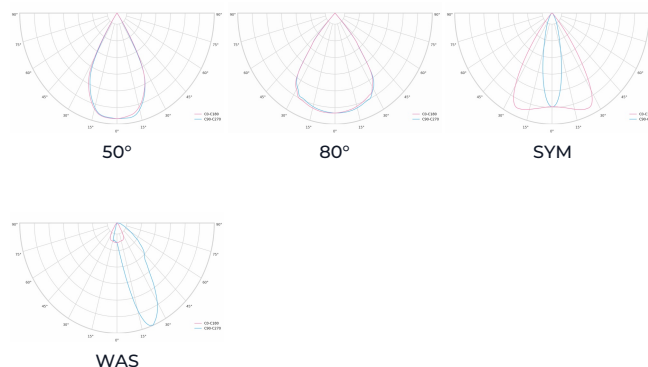

Light distribution curves