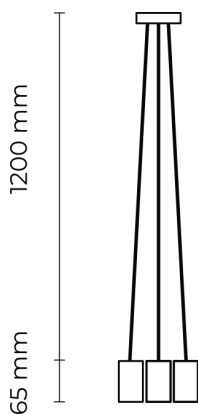

Family datasheet

Triple

Product description

The minimalistic ARLI Triple luminaire is made with precision which – combined with the used high quality textile cord – has become the product's characteristics. The ceiling roses and lamp holders are offered in 2 colours. In addition, you can choose from a range of 17 colours and any length of fabric cables (standard length is 1,2m).

E27 220-240 V
50-60 Hz **IP20** 

Technical description

Mains voltage	220 - 240V AC, 50/60Hz
Connection method	Plug-in terminal
IP rating	20
Socket	E27 (max. 15W)
Light source	Light bulb

Housing material	Plastic
Warranty	5 years

Dimensions

Available housing colors

RAL 9005

RAL 9003

Available cable colors

Product codes

The technical specifications of the luminaire are determined through the combination of these attributes, which result in a unique product code.

Order code example: TRIPLE-S-BL-

Attribute	Value	Code
Model	Triple	TRIPLE-
Version	S	S
Housing Color	Black	BL
	White	WH
Cable Color	White	0111
	Black	0900
	Gray	8765
	Brown	7953
	Red	3119
	Blue	4867
	Light blue	4906
	Cyan	5305
	Orange	2166
	Purple	4406
	Pink	3358
	Green	5474
	Dark green	5744
	Yellow	1257
	Red/white	3119z
	Black/white	0900z
Cyan/white	5305z	