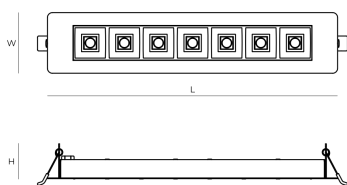

LED 220-240 V 50-60 Hz **IP20** **UGR < 19** **CCT 3000 k** **CRI 80+**

Product technical data

Mains voltage	220 - 240V AC, 50/60Hz
Connection method	Screw terminal
Dimming type	Non-dimmable
IP rating	20
Protection class	II
Ambient temperature	0 to +25 °C
Light source	LED
Colour temperature	3000k
Color rendering index	80
Rated luminous flux	840 lm
Connected load	8.81 W
Luminous efficacy	95.4 lm/W

Ripple	1 %
Inrush current	10 A
Inrush time	200 μs
Optical system	Lenses
Optical part material	PMMA
Housing material	Steel
Surface finish	Powder coated
Width	71.00 cm
Height	41.00 cm
Length	340.00 cm
Weight	0.75 kg
Service lifetime (L80 B10)	50 000 h
Warranty	5 years

Dimensions

Light distribution