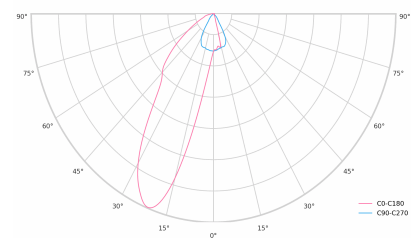

Light distribution