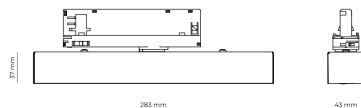

LED 220-240 V IP20   UGR < 19 CCT 4000 K CRI 80+

Product technical data

Mains voltage	220 - 240V AC, 50/60Hz
Connection method	3-phase track adapter
Dimming type	Non-dimmable
IP rating	20
Protection class	II
Ambient temperature	0 to +25 °C
Light source	LED
Colour temperature	4000k
Color rendering index	80
Rated luminous flux	1,389 lm
Connected load	13.30 W
Luminous efficacy	104.4 lm/W

Ripple	5 %
Optical system	Lenses
Optical part material	PMMA
Surface finish	Powder coated
Width	43.00 cm
Height	37.00 cm
Length	284.00 cm
Weight	0.45 kg
Service lifetime (L80 B10)	50 000 h
Warranty	5 years

Dimensions

Light distribution