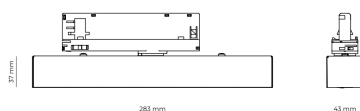

LED 220-240 V 50-60 Hz **IP20**   **UGR < 19** **CCT 4000 k** **CRI 80+**

Product technical data

Mains voltage	220 - 240V AC, 50/60Hz	Ripple	5 %
Connection method	3-phase track adapter	Inrush current	17 A
Dimming type	Non-dimmable	Inrush time	172 µs
IP rating	20	Optical system	Lenses
Protection class	II	Optical part material	PMMA
Ambient temperature	0 to +25 °C	Surface finish	Powder coated
Light source	LED	Width	43.00 cm
Colour temperature	4000k	Height	37.00 cm
Color rendering index	80	Length	284.00 cm
Rated luminous flux	1,513 lm	Weight	0.45 kg
Connected load	15.58 W	Service lifetime (L80 B10)	50 000 h
Luminous efficacy	97.1 lm/W	Warranty	5 years

Dimensions

Light distribution