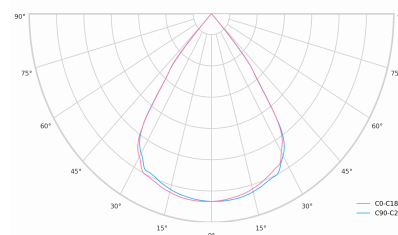

Light distribution