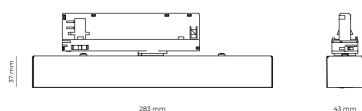

Ripple	5 %
Inrush current	17 A
Inrush time	172 µs
Optical system	Lenses
Optical part material	PMMA
Surface finish	Powder coated
Width	43.00 cm
Height	37.00 cm
Length	284.00 cm
Weight	0.45 kg
Service lifetime (L80 B10)	50 000 h
Warranty	5 years

Dimensions

Light distribution