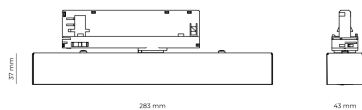

LED 220-240 V 50-60 Hz **IP20**   **UGR < 19** **CCT 3000 k** **CRI 80+**

Product technical data

Mains voltage	220 - 240V AC, 50/60Hz	Ripple	5 %
Connection method	3-phase track adapter	Inrush current	17 A
Dimming type	Non-dimmable	Inrush time	172 µs
IP rating	20	Optical system	Lenses
Protection class	II	Optical part material	PMMA
Ambient temperature	0 to +25 °C	Surface finish	Powder coated
Light source	LED	Width	43.00 cm
Colour temperature	3000k	Height	37.00 cm
Color rendering index	80	Length	284.00 cm
Rated luminous flux	1,592 lm	Weight	0.45 kg
Connected load	15.58 W	Service lifetime (L80 B10)	50 000 h
Luminous efficacy	102.2 lm/W	Warranty	5 years

Dimensions

Light distribution