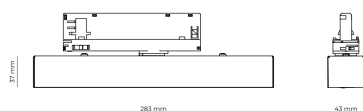

### Product technical data

Mains voltage	220 - 240V AC, 50/60Hz	Ripple	5 %
Connection method	3-phase track adapter	Inrush current	17 A
Dimming type	Non-dimmable	Inrush time	172 µs
IP rating	20	Optical system	Lenses
Protection class	II	Optical part material	PMMA
Ambient temperature	0 to +25 °C	Surface finish	Powder coated
Light source	LED	Width	43.00 cm
Colour temperature	3000k	Height	37.00 cm
Color rendering index	80	Length	284.00 cm
Rated luminous flux	1,551 lm	Weight	0.45 kg
Connected load	15.58 W	Service lifetime (L80 B10)	50 000 h
Luminous efficacy	99.6 lm/W	Warranty	5 years

### Dimensions