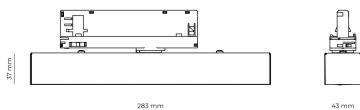

LED 220-240 V 50-60 Hz **IP20**   **UGR < 19** **CCT 4000 k** **CRI 80+**

Product technical data

Mains voltage	220 - 240V AC, 50/60Hz	Ripple	5 %
Connection method	3-phase track adapter	Inrush current	17 A
Dimming type	Non-dimmable	Inrush time	172 µs
IP rating	20	Optical system	Lenses
Protection class	II	Optical part material	PMMA
Ambient temperature	0 to +25 °C	Surface finish	Powder coated
Light source	LED	Width	43.00 cm
Colour temperature	4000k	Height	37.00 cm
Color rendering index	80	Length	283.00 cm
Rated luminous flux	1,448 lm	Weight	0.45 kg
Connected load	13.16 W	Service lifetime (L80 B10)	50 000 h
Luminous efficacy	110.0 lm/W	Warranty	5 years

Dimensions

Light distribution