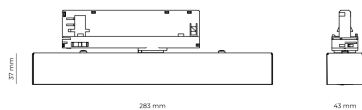

LED 220-240 V 50-60 Hz **IP20**   **UGR < 19** **CCT 4000 k** **CRI 80+**

Product technical data

Mains voltage	220 - 240V AC, 50/60Hz	Ripple	5 %
Connection method	3-phase track adapter	Inrush current	17 A
Dimming type	Non-dimmable	Inrush time	172 µs
IP rating	20	Optical system	Lenses
Protection class	II	Optical part material	PMMA
Ambient temperature	0 to +25 °C	Surface finish	Powder coated
Light source	LED	Width	43.00 cm
Colour temperature	4000k	Height	37.00 cm
Color rendering index	80	Length	283.00 cm
Rated luminous flux	1,410 lm	Weight	0.45 kg
Connected load	13.16 W	Service lifetime (L80 B10)	50 000 h
Luminous efficacy	107.2 lm/W	Warranty	5 years

Dimensions

Light distribution