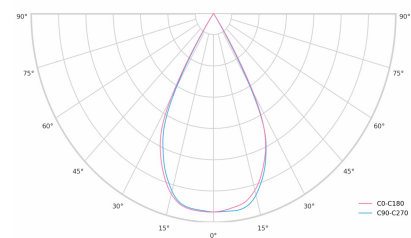

Light distribution