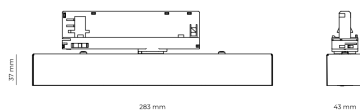

Dimensions