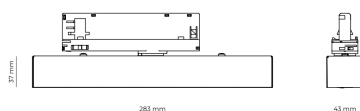

Ripple	5 %
Inrush current	17 A
Inrush time	172 µs
Optical system	Lenses
Optical part material	PMMA
Surface finish	Powder coated
Width	43.00 cm
Height	37.00 cm
Length	283.00 cm
Weight	0.45 kg
Service lifetime (L80 B10)	50 000 h
Warranty	5 years

### Dimensions