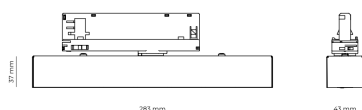

Dimensions