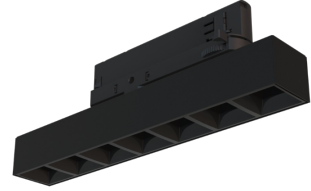

Technical datasheet

WORCOM-S-840-2-50-BL

ARLI

Product description

Worker Compact is a modern track LED luminaire for 3-phase system with LED source with 50,000 hours lifetime. Available in 3 power options, wide range of color temperatures (2700K-4000K) with CRI 80+/90+. Five light distribution types (50°, 80°, ASYM, SYM, WAS) and DALI control option available. Uses the most modern LED technology for powerful and economical lighting. Ideal for offices, corridors and retail spaces. 5-year warranty.

LED 220-240V 50-60Hz IP20   UGR < 19 CCT 4000 k CRI 80+ 

Product technical data

Mains voltage	220 - 240V AC, 50/60Hz	Ripple	1 %
Connection method	3-phase track adapter	DALI address	1
Dimming type	DALI	Standby power	0.30 W
IP rating	20	Inrush current	10 A
Protection class	II	Inrush time	80 µs
Ambient temperature	0 to +25 °C	Optical system	Lenses
Light source	LED	Optical part material	PMMA
Colour temperature	4000k	Surface finish	Powder coated
Color rendering index	80	Width	43.00 cm
Rated luminous flux	1,164 lm	Height	37.00 cm
Connected load	9.99 W	Length	283.00 cm
Luminous efficacy	116.5 lm/W	Weight	0.45 kg
		Service lifetime (L80 B10)	50 000 h
		Warranty	5 years

Dimensions

Light distribution

DALI 2

DALI (Digital Addressable Lighting Interface) is an international standard for digital lighting control systems. It enables individual control of each luminaire in the network using digital signals - unlike traditional analog solutions.