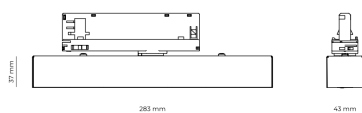

Ripple	5 %
Inrush current	17 A
Inrush time	172 µs
Optical system	Lenses
Optical part material	PMMA
Surface finish	Powder coated
Width	43.00 cm
Height	37.00 cm
Length	283.00 cm
Weight	0.45 kg
Service lifetime (L80 B10)	50 000 h
Warranty	5 years

### Dimensions