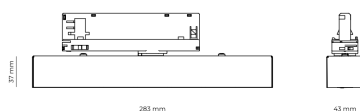

LED 220-240 V 50-60 Hz **IP20**   **UGR < 19** **CCT 3000 k** **CRI 80+**

Product technical data

Mains voltage	220 - 240V AC, 50/60Hz	Ripple	5 %
Connection method	3-phase track adapter	Inrush current	17 A
Dimming type	Non-dimmable	Inrush time	172 µs
IP rating	20	Optical system	Lenses
Protection class	II	Optical part material	PMMA
Ambient temperature	0 to +25 °C	Surface finish	Powder coated
Light source	LED	Width	43.00 cm
Colour temperature	3000k	Height	37.00 cm
Color rendering index	80	Length	283.00 cm
Rated luminous flux	1,029 lm	Weight	0.45 kg
Connected load	10.62 W	Service lifetime (L80 B10)	50 000 h
Luminous efficacy	96.9 lm/W	Warranty	5 years

Dimensions

Light distribution