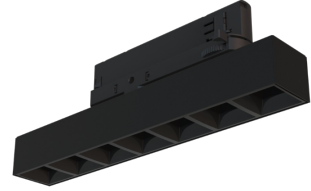

Technical datasheet

WORCOM-S-830-1-80-BL

ARLI

Product description

Worker Compact is a modern track LED luminaire for 3-phase system with LED source with 50,000 hours lifetime. Available in 3 power options, wide range of color temperatures (2700K-4000K) with CRI 80+/90+. Five light distribution types (50°, 80°, ASYM, SYM, WAS) and DALI control option available. Uses the most modern LED technology for powerful and economical lighting. Ideal for offices, corridors and retail spaces. 5-year warranty.

LED 220-240 V 50-60 Hz **IP20**   **UGR < 19** **CCT 3000 k** **CRI 80+**

Product technical data

Mains voltage	220 - 240V AC, 50/60Hz	Ripple	5 %
Connection method	3-phase track adapter	Inrush current	17 A
Dimming type	Non-dimmable	Inrush time	172 µs
IP rating	20	Optical system	Lenses
Protection class	II	Optical part material	PMMA
Ambient temperature	0 to +25 °C	Surface finish	Powder coated
Light source	LED	Width	43.00 cm
Colour temperature	3000k	Height	37.00 cm
Color rendering index	80	Length	283.00 cm
Rated luminous flux	1,137 lm	Weight	0.45 kg
Connected load	10.62 W	Service lifetime (L80 B10)	50 000 h
Luminous efficacy	107.1 lm/W	Warranty	5 years