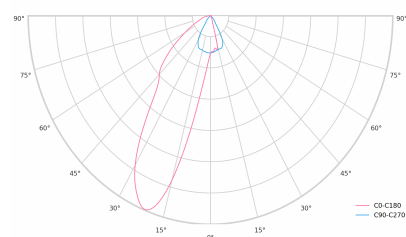

LED 220-240 V 50-60 Hz **IP20**   **UGR < 19** **CCT 5000 k** **CRI 80+**

Product technical data

Mains voltage	220 - 240V AC, 50/60Hz
Connection method	Plug-in terminal
Dimming type	Non-dimmable
IP rating	20
Protection class	I
Ambient temperature	0 to +25 °C
Light source	LED
Colour temperature	5000k
Color rendering index	80
Rated luminous flux	5,849 lm
Connected load	49.80 W
Luminous efficacy	117.5 lm/W

Ripple	1 %
Inrush current	37 A
Inrush time	188 µs
Optical system	Lenses
Optical part material	PMMA
Housing material	Aluminium
Surface finish	Powder coated
Width	44.00 cm
Height	47.00 cm
Length	1,122.00 cm
Weight	2.80 kg
Service lifetime (L80 B10)	50 000 h
Warranty	5 years

Dimensions

Light distribution

Available cable colors