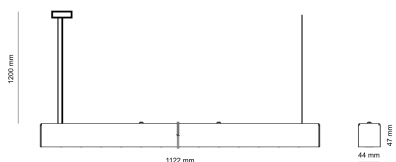

LED 220-240 V 50-60 Hz **IP20**   **UGR < 19** **CCT 5000 k** **CRI 80+**

Product technical data

Mains voltage	220 - 240V AC, 50/60Hz
Connection method	Plug-in terminal
Dimming type	Non-dimmable
IP rating	20
Protection class	I
Ambient temperature	0 to +25 °C
Light source	LED
Colour temperature	5000k
Color rendering index	80
Rated luminous flux	5,849 lm
Connected load	49.80 W
Luminous efficacy	117.5 lm/W

Ripple	1 %
Inrush current	37 A
Inrush time	188 µs
Optical system	Lenses
Optical part material	PMMA
Housing material	Aluminium
Surface finish	Powder coated
Width	44.00 cm
Height	47.00 cm
Length	1,122.00 cm
Weight	2.80 kg
Service lifetime (L80 B10)	50 000 h
Warranty	5 years

Dimensions

Light distribution

Available cable colors