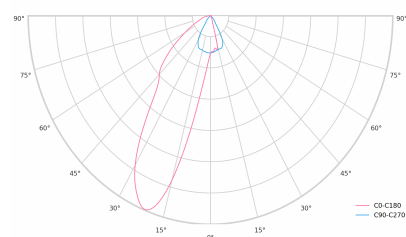

LED 220-240 V 50-60Hz **IP20**   **UGR < 19** **CCT 4000 k** **CRI 80+**

Product technical data

Mains voltage	220 - 240V AC, 50/60Hz
Connection method	Plug-in terminal
Dimming type	Non-dimmable
IP rating	20
Protection class	I
Ambient temperature	0 to +25 °C
Light source	LED
Colour temperature	4000k
Color rendering index	80
Rated luminous flux	5,849 lm
Connected load	49.80 W
Luminous efficacy	117.5 lm/W

Ripple	1 %
Inrush current	37 A
Inrush time	188 µs
Optical system	Lenses
Optical part material	PMMA
Housing material	Aluminium
Surface finish	Powder coated
Width	44.00 cm
Height	47.00 cm
Length	1,122.00 cm
Weight	2.80 kg
Service lifetime (L80 B10)	50 000 h
Warranty	5 years

Dimensions

Light distribution

Available cable colors