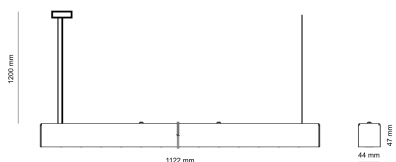

LED 220-240 V 50-60Hz **IP20**   **UGR < 19** **CCT 4000 k** **CRI 80+**

Product technical data

Mains voltage	220 - 240V AC, 50/60Hz
Connection method	Plug-in terminal
Dimming type	Non-dimmable
IP rating	20
Protection class	I
Ambient temperature	0 to +25 °C
Light source	LED
Colour temperature	4000k
Color rendering index	80
Rated luminous flux	5,849 lm
Connected load	49.80 W
Luminous efficacy	117.5 lm/W

Ripple	1 %
Inrush current	37 A
Inrush time	188 µs
Optical system	Lenses
Optical part material	PMMA
Housing material	Aluminium
Surface finish	Powder coated
Width	44.00 cm
Height	47.00 cm
Length	1,122.00 cm
Weight	2.80 kg
Service lifetime (L80 B10)	50 000 h
Warranty	5 years

Dimensions

Light distribution

Available cable colors