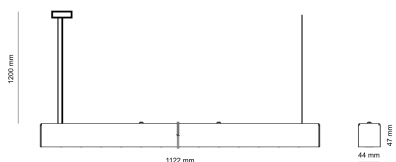

LED 220-240 V 50-60 Hz **IP20**   **UGR < 19** **CCT 3000 k** **CRI 80+**

Product technical data

Mains voltage	220 - 240V AC, 50/60Hz
Connection method	Plug-in terminal
Dimming type	Non-dimmable
IP rating	20
Protection class	I
Ambient temperature	0 to +25 °C
Light source	LED
Colour temperature	3000k
Color rendering index	80
Rated luminous flux	6,155 lm
Connected load	49.80 W
Luminous efficacy	123.6 lm/W

Ripple	1 %
Inrush current	37 A
Inrush time	188 µs
Optical system	Lenses
Optical part material	PMMA
Housing material	Aluminium
Surface finish	Powder coated
Width	44.00 cm
Height	47.00 cm
Length	1,122.00 cm
Weight	2.80 kg
Service lifetime (L80 B10)	50 000 h
Warranty	5 years

Dimensions

Light distribution

Available cable colors