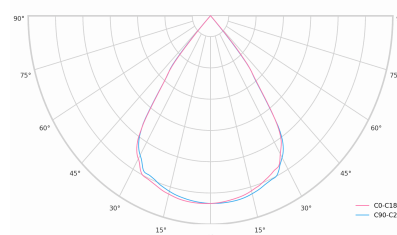

LED 220-240 V 50-60 Hz **IP20**   **UGR < 19** **CCT 3000 k** **CRI 80+**

Product technical data

Mains voltage	220 - 240V AC, 50/60Hz
Connection method	Plug-in terminal
Dimming type	Non-dimmable
IP rating	20
Protection class	I
Ambient temperature	0 to +25 °C
Light source	LED
Colour temperature	3000k
Color rendering index	80
Rated luminous flux	6,155 lm
Connected load	49.80 W
Luminous efficacy	123.6 lm/W

Ripple	1 %
Inrush current	37 A
Inrush time	188 µs
Optical system	Lenses
Optical part material	PMMA
Housing material	Aluminium
Surface finish	Powder coated
Width	44.00 cm
Height	47.00 cm
Length	1,122.00 cm
Weight	2.80 kg
Service lifetime (L80 B10)	50 000 h
Warranty	5 years

Dimensions

Light distribution

Available cable colors