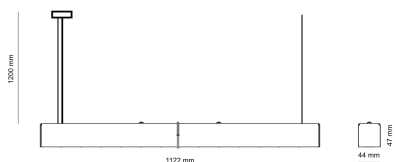

### Product technical data

|                       |                        |                            |               |
|-----------------------|------------------------|----------------------------|---------------|
| Mains voltage         | 220 - 240V AC, 50/60Hz | Ripple                     | 1 %           |
| Connection method     | Plug-in terminal       | Inrush current             | 17 A          |
| Dimming type          | Non-dimmable           | Inrush time                | 162 μs        |
| IP rating             | 20                     | Optical system             | Lenses        |
| Protection class      | I                      | Optical part material      | PMMA          |
| Ambient temperature   | 0 to +25 °C            | Housing material           | Aluminium     |
| Light source          | LED                    | Surface finish             | Powder coated |
| Colour temperature    | 5000k                  | Width                      | 44.00 cm      |
| Color rendering index | 80                     | Height                     | 47.00 cm      |
| Rated luminous flux   | 4,897 lm               | Length                     | 1,122.00 cm   |
| Connected load        | 36.00 W                | Weight                     | 2.80 kg       |
| Luminous efficacy     | 136.0 lm/W             | Service lifetime (L80 B10) | 50 000 h      |
|                       |                        | Warranty                   | 5 years       |

### Dimensions