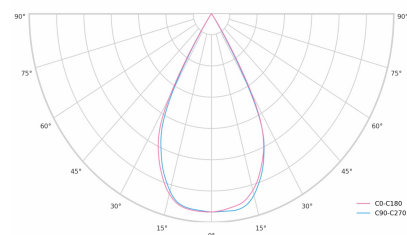

Light distribution