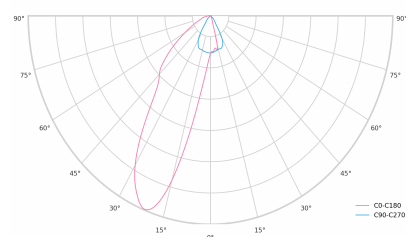

Ripple	1 %
Inrush current	18 A
Inrush time	154 µs
Optical system	Lenses
Optical part material	PMMA
Housing material	Aluminium
Surface finish	Powder coated
Width	44.00 cm
Height	47.00 cm
Length	1,122.00 cm
Weight	2.80 kg
Service lifetime (L80 B10)	50 000 h
Warranty	5 years

Dimensions

Light distribution

Available cable colors