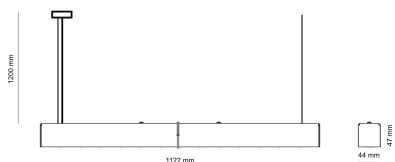

LED 220-240 V 50-60 Hz **IP20**   **UGR < 19** **CCT 3000 k** **CRI 80+**

Product technical data

Mains voltage	220 - 240V AC, 50/60Hz
Connection method	Plug-in terminal
Dimming type	Non-dimmable
IP rating	20
Protection class	I
Ambient temperature	0 to +25 °C
Light source	LED
Colour temperature	3000k
Color rendering index	80
Rated luminous flux	3,167 lm
Connected load	25.18 W
Luminous efficacy	125.8 lm/W

Ripple	1 %
Inrush current	18 A
Inrush time	154 µs
Optical system	Lenses
Optical part material	PMMA
Housing material	Aluminium
Surface finish	Powder coated
Width	44.00 cm
Height	47.00 cm
Length	1,122.00 cm
Weight	2.80 kg
Service lifetime (L80 B10)	50 000 h
Warranty	5 years

Dimensions

Light distribution

Available cable colors