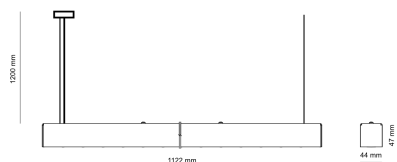

LED 220-240 V IP20   UGR < 19 CCT 3000 k CRI 80+

Product technical data

Mains voltage	220 - 240V AC, 50/60Hz	Ripple	1 %
Connection method	Plug-in terminal	Inrush current	18 A
Dimming type	Non-dimmable	Inrush time	154 μs
IP rating	20	Optical system	Lenses
Protection class	I	Optical part material	PMMA
Ambient temperature	0 to +25 °C	Housing material	Aluminium
Light source	LED	Surface finish	Powder coated
Colour temperature	3000k	Width	44.00 cm
Color rendering index	80	Height	47.00 cm
Rated luminous flux	3,501 lm	Length	1,122.00 cm
Connected load	25.18 W	Weight	2.80 kg
Luminous efficacy	139.0 lm/W	Service lifetime (L80 B10)	50 000 h
		Warranty	5 years

Dimensions

Light distribution

Available cable colors