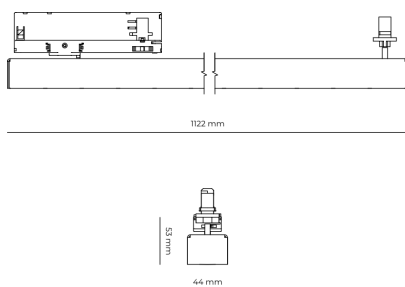

Ripple	1 %
DALI address	1
Standby power	0.30 W
Inrush current	15 A
Inrush time	100 µs
Optical system	Lenses
Optical part material	PMMA
Housing material	Aluminium
Surface finish	Powder coated
Width	44.00 cm
Height	53.00 cm
Length	1,122.00 cm
Weight	2.80 kg
Service lifetime (L80 B10)	50 000 h
Warranty	5 years

### Dimensions