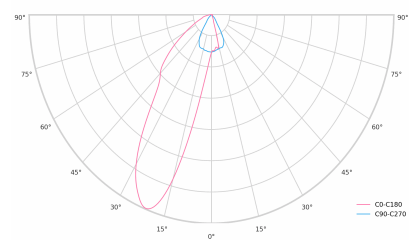

Light distribution