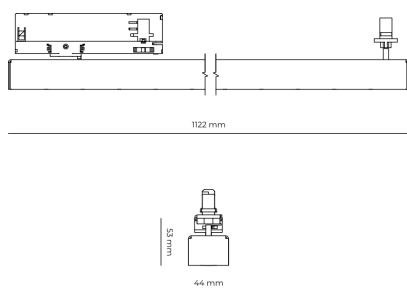

LED 220-240 V IP20    UGR < 19 CCT 5000 k CRI 90+

Product technical data

Mains voltage	220 - 240V AC, 50/60Hz	Ripple	5 %
Connection method	3-phase track adapter	Inrush current	7 A
Dimming type	Non-dimmable	Inrush time	28 μs
IP rating	20	Optical system	Lenses
Protection class	II	Optical part material	PMMA
Ambient temperature	0 to +25 °C	Housing material	Aluminium
Light source	LED	Surface finish	Powder coated
Colour temperature	5000k	Width	44.00 cm
Color rendering index	90	Height	53.00 cm
Rated luminous flux	4,752 lm	Length	1,122.00 cm
Connected load	45.80 W	Weight	2.80 kg
Luminous efficacy	103.8 lm/W	Service lifetime (L80 B10)	50 000 h
		Warranty	5 years

Dimensions

Light distribution