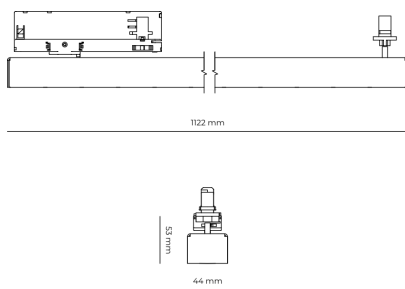

LED 220-240 V 50-60Hz **IP20** **UGR < 19** **CCT 4000 k** **CRI 90+**

Product technical data

Mains voltage	220 - 240V AC, 50/60Hz
Connection method	3-phase track adapter
Dimming type	Non-dimmable
IP rating	20
Protection class	II
Ambient temperature	0 to +25 °C
Light source	LED
Colour temperature	4000k
Color rendering index	90
Rated luminous flux	3,864 lm
Connected load	37.90 W
Luminous efficacy	102.0 lm/W

Ripple	5 %
Inrush current	7 A
Inrush time	28 µs
Optical system	Lenses
Optical part material	PMMA
Housing material	Aluminium
Surface finish	Powder coated
Width	44.00 cm
Height	53.00 cm
Length	1,122.00 cm
Weight	2.80 kg
Service lifetime (L80 B10)	50 000 h
Warranty	5 years

Dimensions

Light distribution