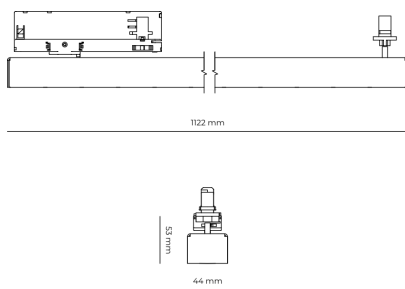

LED 220-240 V 50-60Hz **IP20** **UGR < 19** **CCT 4000 k** **CRI 90+**

Product technical data

Mains voltage	220 - 240V AC, 50/60Hz
Connection method	3-phase track adapter
Dimming type	Non-dimmable
IP rating	20
Protection class	II
Ambient temperature	0 to +25 °C
Light source	LED
Colour temperature	4000k
Color rendering index	90
Rated luminous flux	4,271 lm
Connected load	37.90 W
Luminous efficacy	112.7 lm/W

Ripple	5 %
Inrush current	7 A
Inrush time	28 µs
Optical system	Lenses
Optical part material	PMMA
Housing material	Aluminium
Surface finish	Powder coated
Width	44.00 cm
Height	53.00 cm
Length	1,122.00 cm
Weight	2.80 kg
Service lifetime (L80 B10)	50 000 h
Warranty	5 years

Dimensions

Light distribution