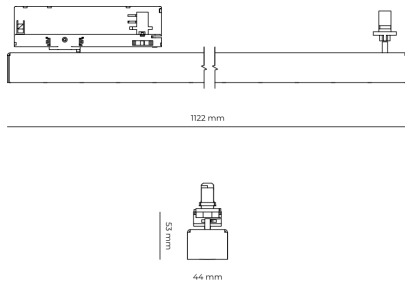

LED 220-240 V 50-60Hz **IP20** **UGR < 19** **CCT 3000 k** **CRI 90+**

Product technical data

Mains voltage	220 - 240V AC, 50/60Hz
Connection method	3-phase track adapter
Dimming type	Non-dimmable
IP rating	20
Protection class	II
Ambient temperature	0 to +25 °C
Light source	LED
Colour temperature	3000k
Color rendering index	90
Rated luminous flux	3,995 lm
Connected load	37.90 W
Luminous efficacy	105.4 lm/W

Optical system	Lenses
Optical part material	PMMA
Housing material	Aluminium
Surface finish	Powder coated
Width	44.00 cm
Height	53.00 cm
Length	1,122.00 cm
Weight	2.80 kg
Service lifetime (L80 B10)	50 000 h
Warranty	5 years

Dimensions

Light distribution