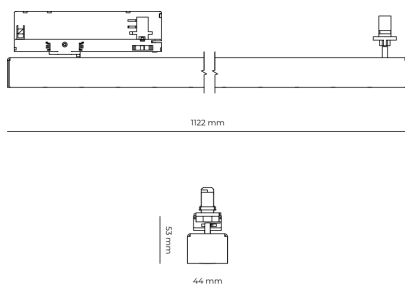

LED 220-240 V 50-60Hz **IP20** **UGR < 19** **CCT 3000 k** **CRI 90+**

Product technical data

Mains voltage	220 - 240V AC, 50/60Hz	Ripple	5 %
Connection method	3-phase track adapter	Inrush current	7 A
Dimming type	Non-dimmable	Inrush time	28 μs
IP rating	20	Optical system	Lenses
Protection class	II	Optical part material	PMMA
Ambient temperature	0 to +25 °C	Housing material	Aluminium
Light source	LED	Surface finish	Powder coated
Colour temperature	3000k	Width	44.00 cm
Color rendering index	90	Height	53.00 cm
Rated luminous flux	3,893 lm	Length	1,122.00 cm
Connected load	37.90 W	Weight	2.80 kg
Luminous efficacy	102.7 lm/W	Service lifetime (L80 B10)	50 000 h
		Warranty	5 years

Dimensions

Light distribution