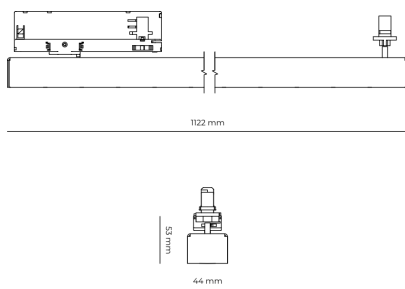

LED 220-240 V 50-60Hz **IP20** **UGR < 19** **CCT 3000 k** **CRI 90+**

Product technical data

Mains voltage	220 - 240V AC, 50/60Hz
Connection method	3-phase track adapter
Dimming type	Non-dimmable
IP rating	20
Protection class	II
Ambient temperature	0 to +25 °C
Light source	LED
Colour temperature	3000k
Color rendering index	90
Rated luminous flux	3,893 lm
Connected load	37.90 W
Luminous efficacy	102.7 lm/W

Ripple	5 %
Inrush current	7 A
Inrush time	28 µs
Optical system	Lenses
Optical part material	PMMA
Housing material	Aluminium
Surface finish	Powder coated
Width	44.00 cm
Height	53.00 cm
Length	1,122.00 cm
Weight	2.80 kg
Service lifetime (L80 B10)	50 000 h
Warranty	5 years

Dimensions

Light distribution