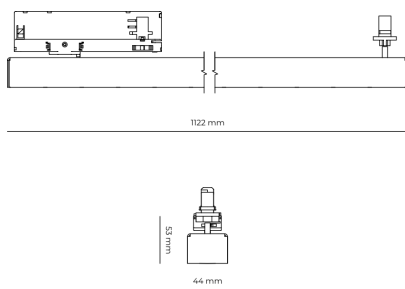

Ripple	5 %
Inrush current	7 A
Inrush time	28 μs
Optical system	Lenses
Optical part material	PMMA
Housing material	Aluminium
Surface finish	Powder coated
Width	44.00 cm
Height	53.00 cm
Length	1,122.00 cm
Weight	2.80 kg
Service lifetime (L80 B10)	50 000 h
Warranty	5 years

## Dimensions