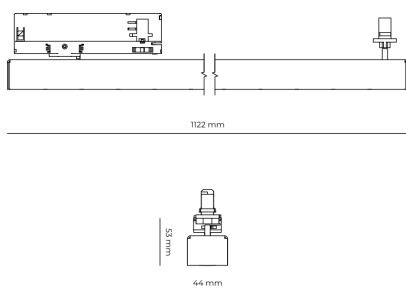

Inrush current 7 A

Inrush time 28 μs

Optical system Lenses

Optical part material PMMA

Housing material Aluminium

Surface finish Powder coated

Width 44.00 cm

Height 53.00 cm

Length 1,122.00 cm

Weight 2.80 kg

Service lifetime (L80 B10) 50 000 h

Warranty 5 years

Dimensions

Light distribution