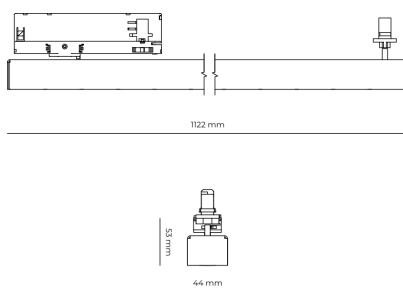

LED 220-240 V IP20    UGR < 19 CCT 3000 k CRI 80+

Product technical data

Mains voltage	220 - 240V AC, 50/60Hz
Connection method	3-phase track adapter
Dimming type	Non-dimmable
IP rating	20
Protection class	II
Ambient temperature	0 to +25 °C
Light source	LED
Colour temperature	3000k
Color rendering index	80
Rated luminous flux	5,271 lm
Connected load	42.60 W
Luminous efficacy	123.7 lm/W

Ripple	5 %
Inrush current	7 A
Inrush time	28 μs
Optical system	Lenses
Optical part material	PMMA
Housing material	Aluminium
Surface finish	Powder coated
Width	44.00 cm
Height	53.00 cm
Length	1,122.00 cm
Weight	2.80 kg
Service lifetime (L80 B10)	50 000 h
Warranty	5 years

Dimensions

Light distribution