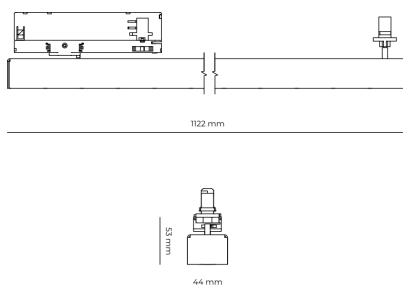

### Product technical data

Mains voltage	220 - 240V AC, 50/60Hz	Ripple	1 %
Connection method	3-phase track adapter	DALI address	1
Dimming type	DALI	Standby power	0.30 W
IP rating	20	Inrush current	15 A
Protection class	II	Inrush time	100 µs
Ambient temperature	0 to +25 °C	Optical system	Lenses
Light source	LED	Optical part material	PMMA
Colour temperature	4000k	Housing material	Aluminium
Color rendering index	90	Surface finish	Powder coated
Rated luminous flux	3,854 lm	Width	44.00 cm
Connected load	33.45 W	Height	53.00 cm
Luminous efficacy	115.2 lm/W	Length	1,122.00 cm
		Weight	2.80 kg
		Service lifetime (L80 B10)	50 000 h
		Warranty	5 years

### Dimensions