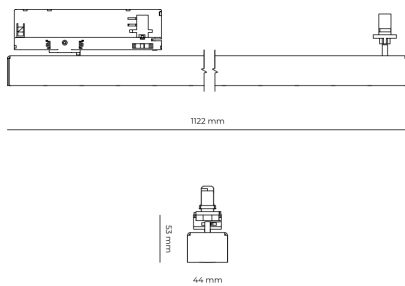

LED 220-240 V 50-60Hz **IP20** **UGR < 19** **CCT 5000 k** **CRI 80+**

Product technical data

Mains voltage	220 - 240V AC, 50/60Hz
Connection method	3-phase track adapter
Dimming type	DALI
IP rating	20
Protection class	II
Ambient temperature	0 to +25 °C
Light source	LED
Colour temperature	5000k
Color rendering index	80
Rated luminous flux	5,033 lm
Connected load	37.74 W
Luminous efficacy	133.4 lm/W

Optical system	Lenses
Optical part material	PMMA
Housing material	Aluminium
Surface finish	Powder coated
Width	44.00 cm
Height	53.00 cm
Length	1,122.00 cm
Weight	2.80 kg
Service lifetime (L80 B10)	50 000 h
Warranty	5 years

Dimensions

Light distribution