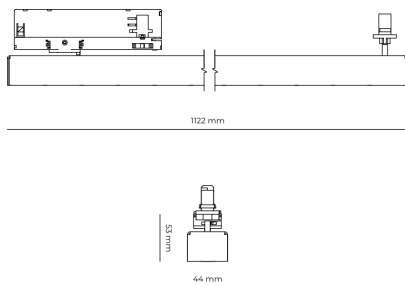

## Product technical data

Mains voltage	220 - 240V AC, 50/60Hz	Ripple	1 %
Connection method	3-phase track adapter	DALI address	1
Dimming type	DALI	Standby power	0.30 W
IP rating	20	Inrush current	15 A
Protection class	II	Inrush time	100 µs
Ambient temperature	0 to +25 °C	Optical system	Lenses
Light source	LED	Optical part material	PMMA
Colour temperature	4000k	Housing material	Aluminium
Color rendering index	80	Surface finish	Powder coated
Rated luminous flux	4,553 lm	Width	44.00 cm
Connected load	37.74 W	Height	53.00 cm
Luminous efficacy	120.6 lm/W	Length	1,122.00 cm
		Weight	2.80 kg
		Service lifetime (L80 B10)	50 000 h
		Warranty	5 years

## Dimensions