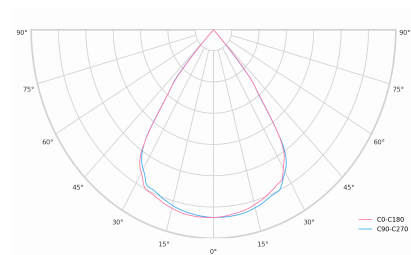

Light distribution