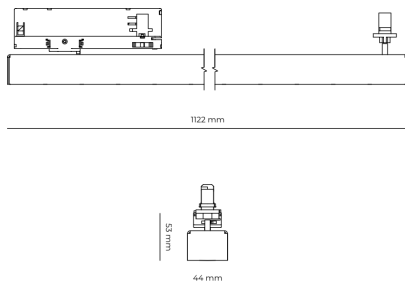

LED 220-240 V 50-60Hz **IP20** **UGR < 19** **CCT 5000 k** **CRI 90+**

Product technical data

Mains voltage	220 - 240V AC, 50/60Hz
Connection method	3-phase track adapter
Dimming type	Non-dimmable
IP rating	20
Protection class	II
Ambient temperature	0 to +25 °C
Light source	LED
Colour temperature	5000k
Color rendering index	90
Rated luminous flux	4,315 lm
Connected load	40.68 W
Luminous efficacy	106.1 lm/W

Ripple	5 %
Inrush current	7 A
Inrush time	28 µs
Optical system	Lenses
Optical part material	PMMA
Housing material	Aluminium
Surface finish	Powder coated
Width	44.00 cm
Height	53.00 cm
Length	1,122.00 cm
Weight	2.80 kg
Service lifetime (L80 B10)	50 000 h
Warranty	5 years

Dimensions

Light distribution