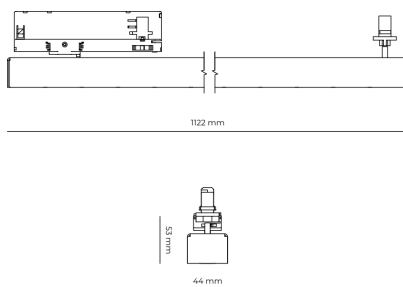

LED 220-240 V IP20    UGR < 19 CCT 5000 k CRI 90+

Product technical data

Mains voltage	220 - 240V AC, 50/60Hz	Ripple	5 %
Connection method	3-phase track adapter	Inrush current	7 A
Dimming type	Non-dimmable	Inrush time	28 μs
IP rating	20	Optical system	Lenses
Protection class	II	Optical part material	PMMA
Ambient temperature	0 to +25 °C	Housing material	Aluminium
Light source	LED	Surface finish	Powder coated
Colour temperature	5000k	Width	44.00 cm
Color rendering index	90	Height	53.00 cm
Rated luminous flux	4,647 lm	Length	1,122.00 cm
Connected load	40.68 W	Weight	2.80 kg
Luminous efficacy	114.2 lm/W	Service lifetime (L80 B10)	50 000 h
		Warranty	5 years

Dimensions

Light distribution