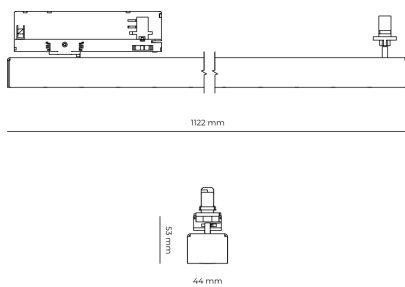

LED 220-240 V 50-60Hz **IP20** **UGR < 19** **CCT 4000 k** **CRI 90+**

Product technical data

Mains voltage	220 - 240V AC, 50/60Hz
Connection method	3-phase track adapter
Dimming type	Non-dimmable
IP rating	20
Protection class	II
Ambient temperature	0 to +25 °C
Light source	LED
Colour temperature	4000k
Color rendering index	90
Rated luminous flux	3,487 lm
Connected load	33.28 W
Luminous efficacy	104.8 lm/W

Ripple	5 %
Inrush current	7 A
Inrush time	28 µs
Optical system	Lenses
Optical part material	PMMA
Housing material	Aluminium
Surface finish	Powder coated
Width	44.00 cm
Height	53.00 cm
Length	1,122.00 cm
Weight	2.80 kg
Service lifetime (L80 B10)	50 000 h
Warranty	5 years

Dimensions

Light distribution