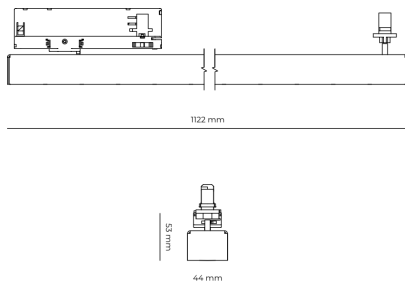

LED 220-240 V 50-60Hz **IP20** **UGR < 19** **CCT 4000 k** **CRI 90+**

Product technical data

Mains voltage	220 - 240V AC, 50/60Hz
Connection method	3-phase track adapter
Dimming type	Non-dimmable
IP rating	20
Protection class	II
Ambient temperature	0 to +25 °C
Light source	LED
Colour temperature	4000k
Color rendering index	90
Rated luminous flux	3,487 lm
Connected load	33.28 W
Luminous efficacy	104.8 lm/W

Ripple	5 %
Inrush current	7 A
Inrush time	28 µs
Optical system	Lenses
Optical part material	PMMA
Housing material	Aluminium
Surface finish	Powder coated
Width	44.00 cm
Height	53.00 cm
Length	1,122.00 cm
Weight	2.80 kg
Service lifetime (L80 B10)	50 000 h
Warranty	5 years

Dimensions

Light distribution