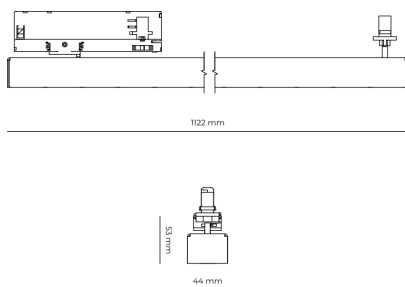

Ripple	5 %
Inrush current	7 A
Inrush time	28 µs
Optical system	Lenses
Optical part material	PMMA
Housing material	Aluminium
Surface finish	Powder coated
Width	44.00 cm
Height	53.00 cm
Length	1,122.00 cm
Weight	2.80 kg
Service lifetime (L80 B10)	50 000 h
Warranty	5 years

## Dimensions