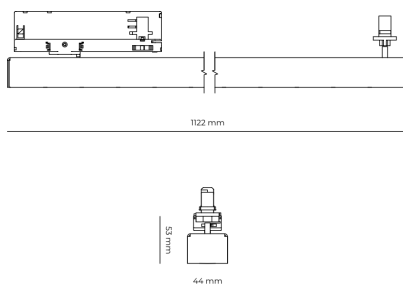

LED 220-240 V 50-60 Hz **IP20**    **UGR < 19** **CCT 5000 k** **CRI 80+**

Product technical data

Mains voltage	220 - 240V AC, 50/60Hz	Ripple	5 %
Connection method	3-phase track adapter	Inrush current	7 A
Dimming type	Non-dimmable	Inrush time	28 μs
IP rating	20	Optical system	Lenses
Protection class	II	Optical part material	PMMA
Ambient temperature	0 to +25 °C	Housing material	Aluminium
Light source	LED	Surface finish	Powder coated
Colour temperature	5000k	Width	44.00 cm
Color rendering index	80	Height	53.00 cm
Rated luminous flux	4,553 lm	Length	1,122.00 cm
Connected load	37.74 W	Weight	2.80 kg
Luminous efficacy	120.6 lm/W	Service lifetime (L80 B10)	50 000 h
		Warranty	5 years

Dimensions

Light distribution