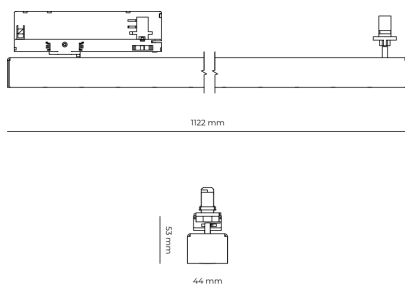

LED 220-240 V 50-60Hz **IP20** **UGR < 19** **CCT 5000 k** **CRI 80+**

Product technical data

Mains voltage	220 - 240V AC, 50/60Hz	Ripple	5 %
Connection method	3-phase track adapter	Inrush current	7 A
Dimming type	Non-dimmable	Inrush time	28 μs
IP rating	20	Optical system	Lenses
Protection class	II	Optical part material	PMMA
Ambient temperature	0 to +25 °C	Housing material	Aluminium
Light source	LED	Surface finish	Powder coated
Colour temperature	5000k	Width	44.00 cm
Color rendering index	80	Height	53.00 cm
Rated luminous flux	5,033 lm	Length	1,122.00 cm
Connected load	37.74 W	Weight	2.80 kg
Luminous efficacy	133.4 lm/W	Service lifetime (L80 B10)	50 000 h
		Warranty	5 years

Dimensions

Light distribution