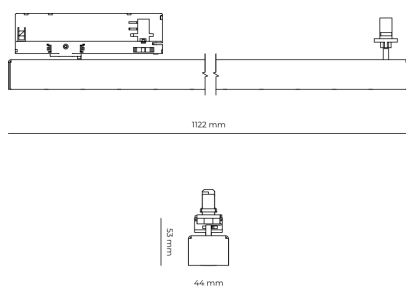

### Product technical data

Mains voltage	220 - 240V AC, 50/60Hz	Ripple	5 %
Connection method	3-phase track adapter	Inrush current	7 A
Dimming type	Non-dimmable	Inrush time	28 μs
IP rating	20	Optical system	Lenses
Protection class	II	Optical part material	PMMA
Ambient temperature	0 to +25 °C	Housing material	Aluminium
Light source	LED	Surface finish	Powder coated
Colour temperature	5000k	Width	44.00 cm
Color rendering index	80	Height	53.00 cm
Rated luminous flux	4,903 lm	Length	1,122.00 cm
Connected load	37.74 W	Weight	2.80 kg
Luminous efficacy	129.9 lm/W	Service lifetime (L80 B10)	50 000 h
		Warranty	5 years

### Dimensions